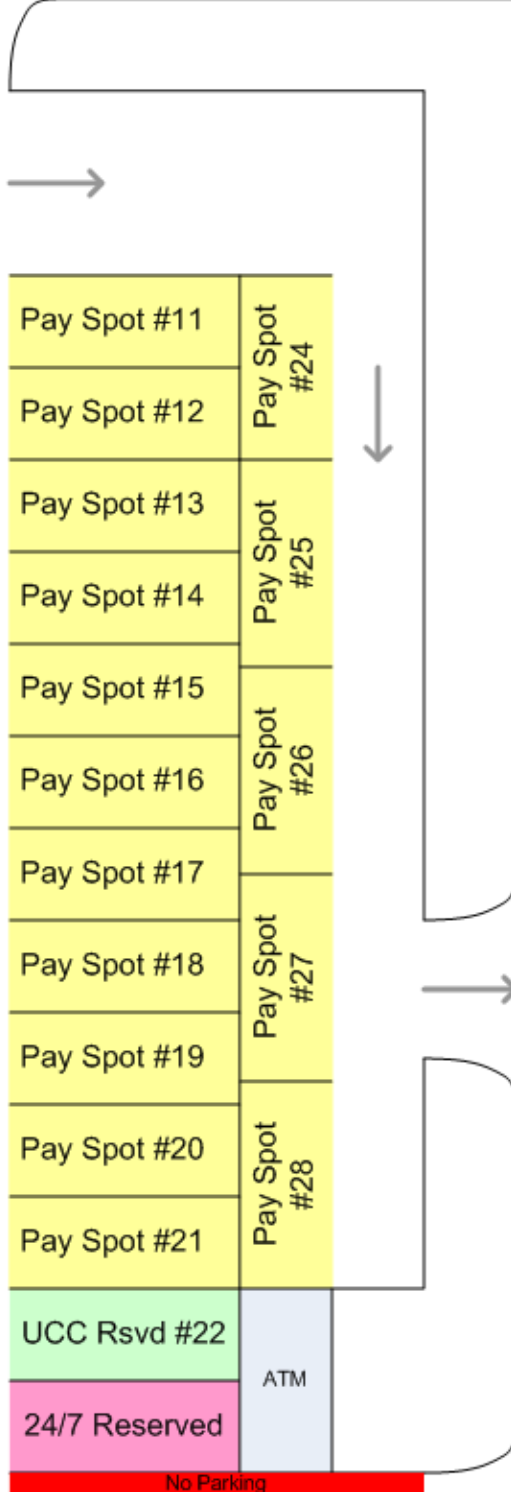

Mon – Sat:
Pay to Park

*No Parking
At All Times

Mon – Fri,
8a – 5p:
Reserved for
Staff

Mon – Fri:
5p – 8a:
Parishioners
May Park

15 Minute Customer Parking

WHITIS AVENUE

No Parking

Motorcycle Parking Only Except Sundays and Holidays

21ST STREET

No Parking

The University of Texas at Austin

ALLEY

Whole Lot*
Reserved on
Sundays for
Parishioners
*Except 24/7 Reserved