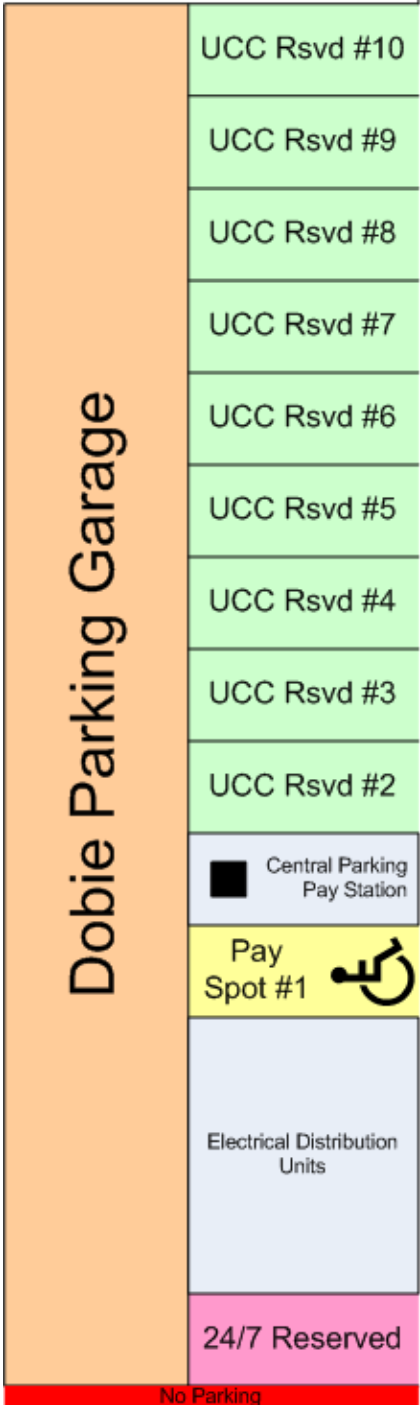

Mon – Sat:
Pay to Park

*No Parking
At All Times

Mon – Fri,
8a – 5p:
Reserved for
Staff

Mon – Fri:
5p – 8a:
Parishioners
May Park

15 Minute Customer Parking

WHITIS AVENUE

No Parking

Motorcycle Parking Only Except Sundays and Holidays

21ST STREET

No Parking

The University of Texas at Austin

ALLEY